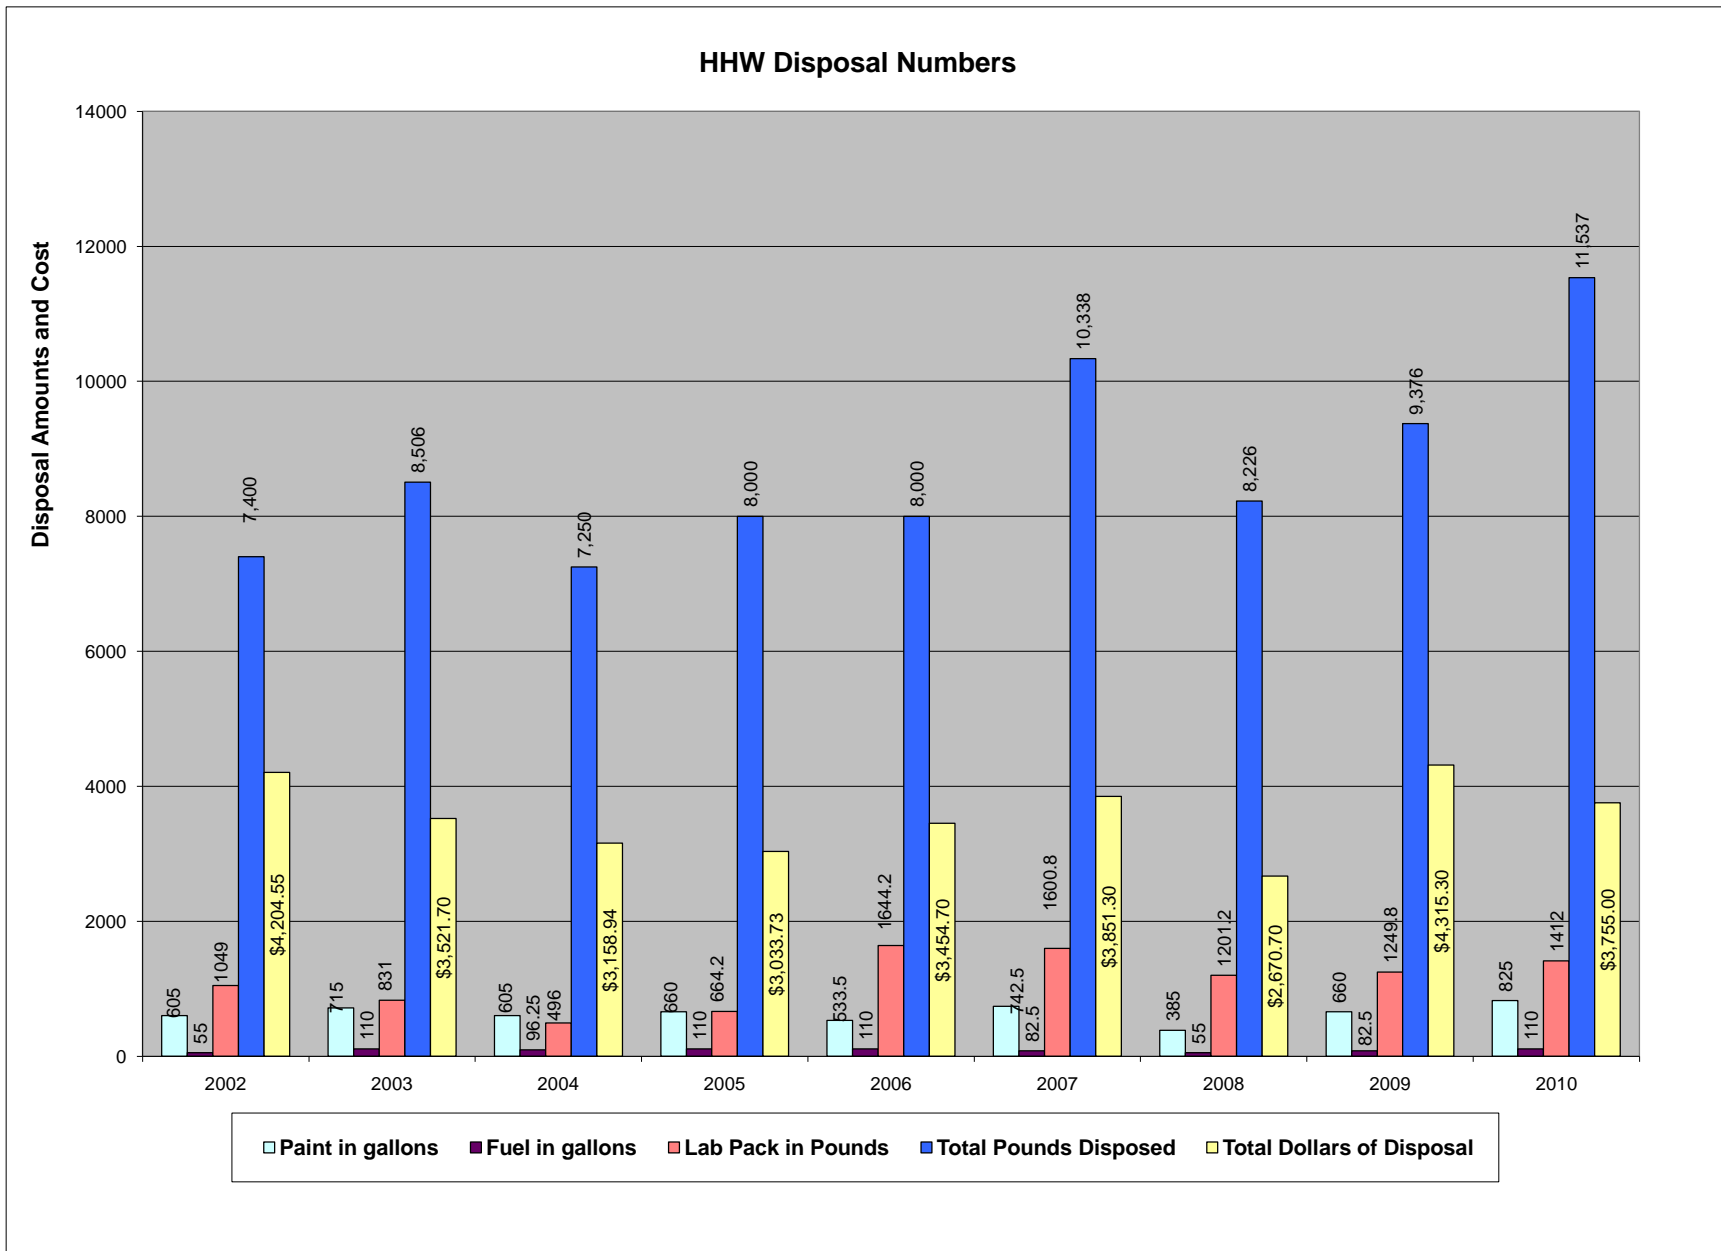

Redwood County Environmental Office

Total HHW Facility Participants

Household Hazardous Waste Report 2010

Redwood County Environmental Office

Product Exchange Breakdown

Household Hazardous Waste Report 2010

Redwood County Environmental Office

Household Hazardous Waste Report 2010

Redwood County Environmental Office

Household Hazardous Waste Report 2010