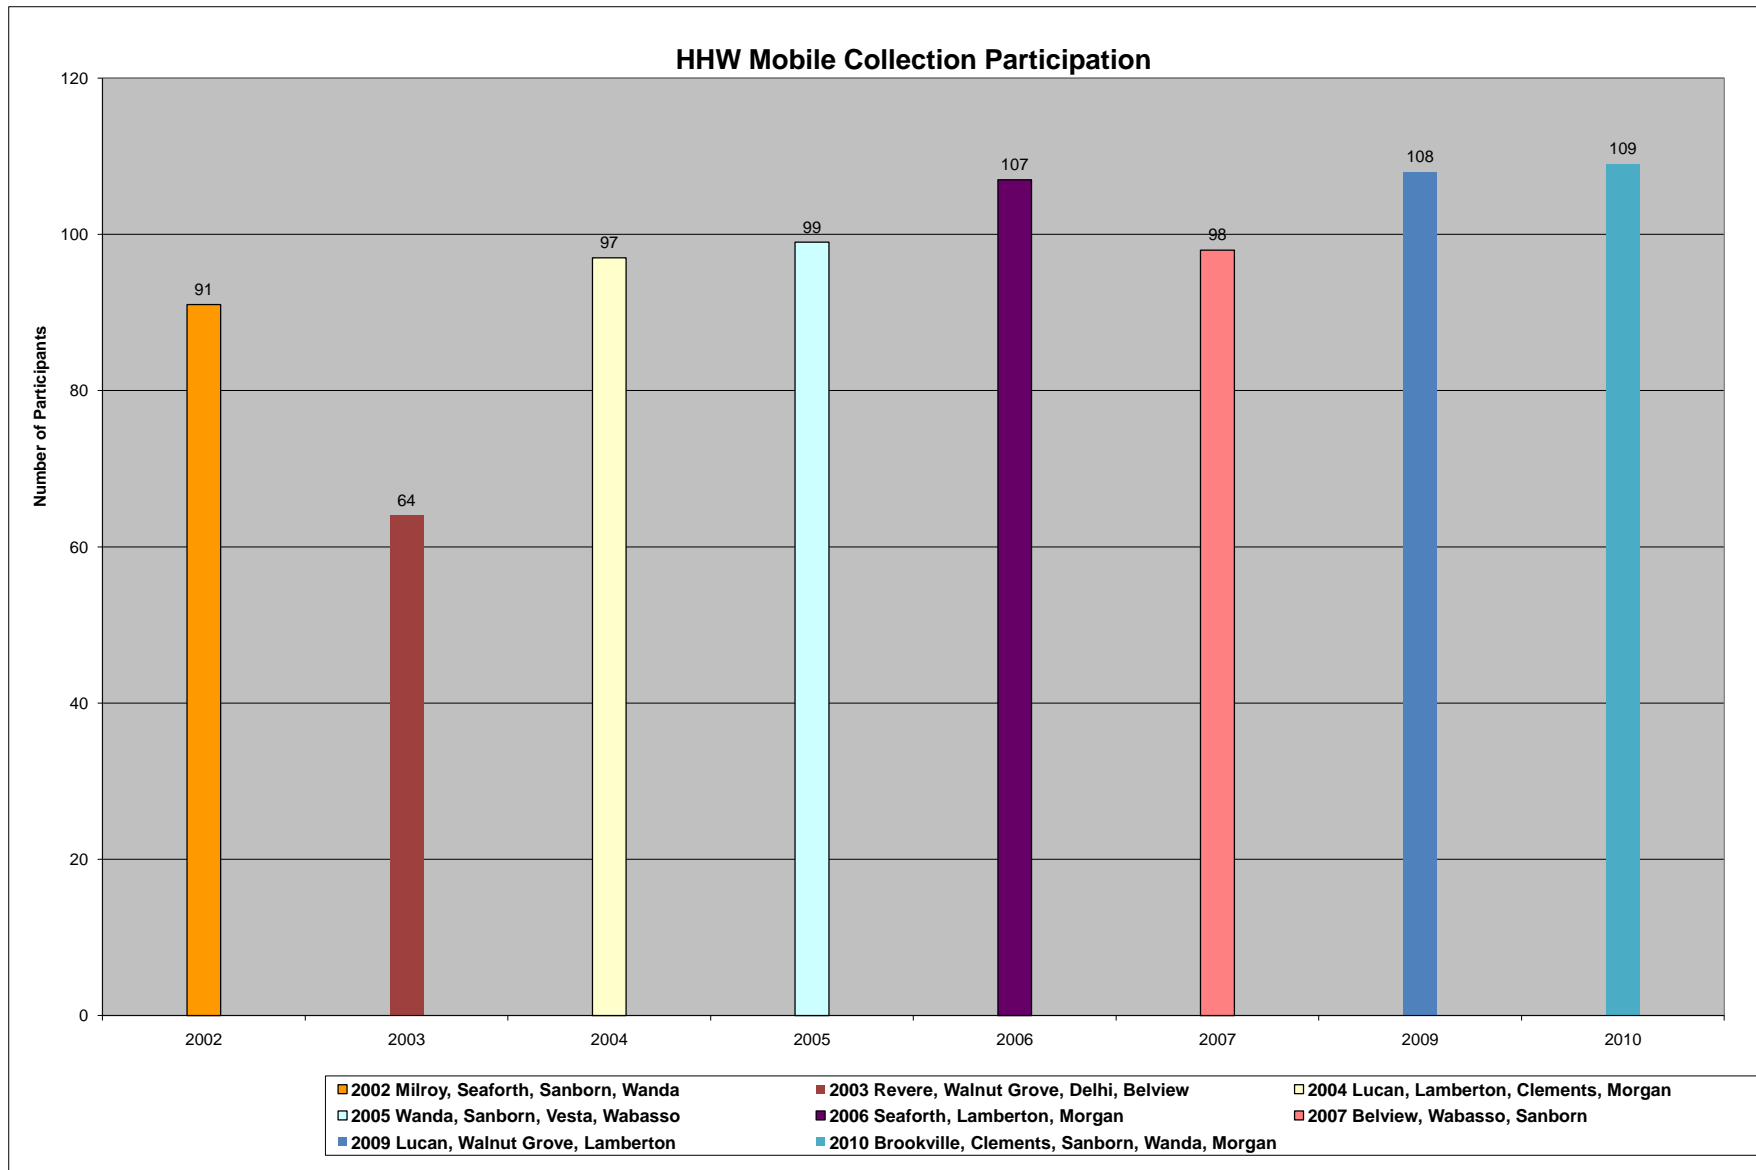

Redwood County Environmental Office

Total HHW Facility Participants

Household Hazardous Waste Report 2010

Redwood County Environmental Office

Product Exchange Breakdown

Household Hazardous Waste Report 2010

Redwood County Environmental Office

Household Hazardous Waste Report 2010

Redwood County Environmental Office

Household Hazardous Waste Report 2010