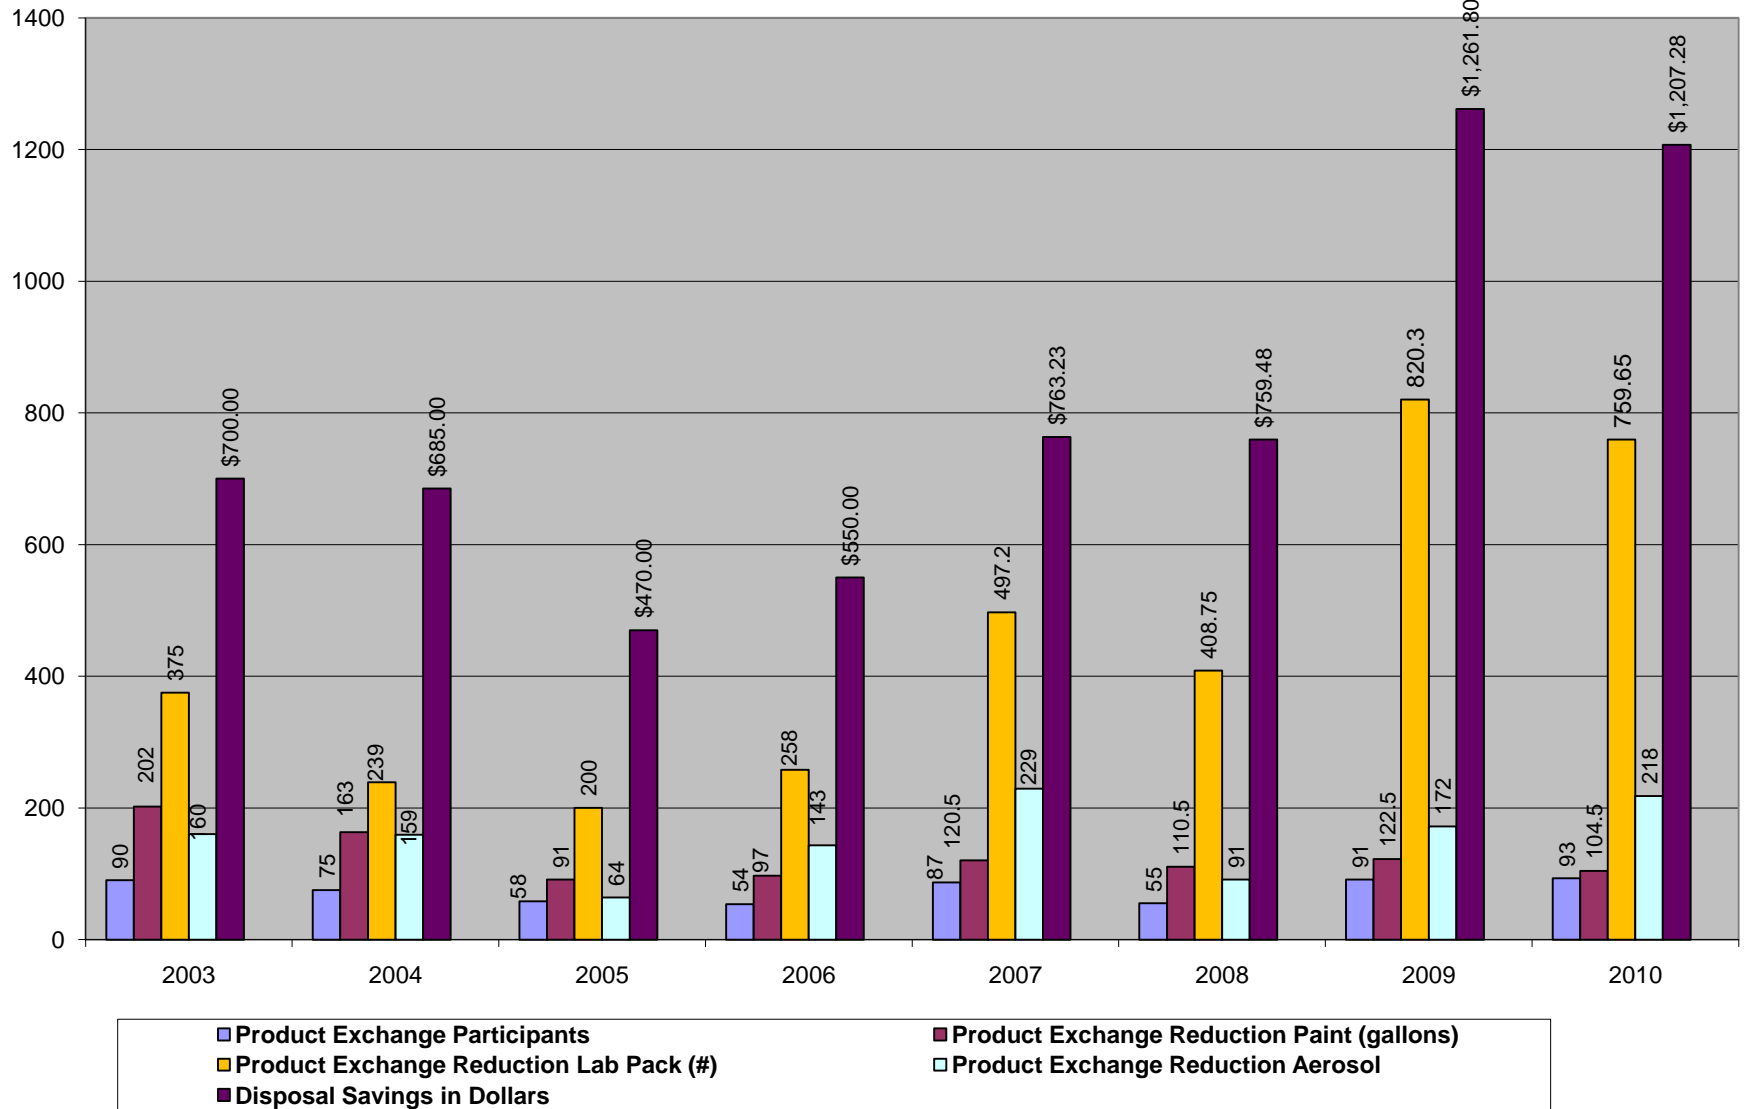

Redwood County Environmental Office

Total HHW Facility Participants

Household Hazardous Waste Report 2010

Redwood County Environmental Office

Product Exchange Breakdown

Household Hazardous Waste Report 2010

Redwood County Environmental Office

Household Hazardous Waste Report 2010

Redwood County Environmental Office

Household Hazardous Waste Report 2010